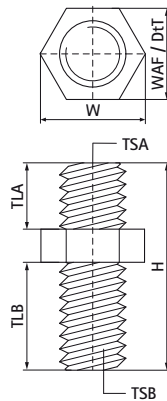

## Walraven Threaded Nipple

(K5525)

for threaded connections

### Features & benefits

- for creating male thread to for example clamp or wall plate
- material: steel
- zinc plated

| Product Number   | Thread Size A | Thread Length A | Thread Size B | Thread Length B | Width Across Flats | Total Height | Total Width | Total Depth |
|------------------|---------------|-----------------|---------------|-----------------|--------------------|--------------|-------------|-------------|
| Reference letter | TSA           | TLA             | TSB           | TLB             | WAF                | H            | W           | DtT         |
| Unit description |               | mm              |               | mm              | mm                 | mm           | mm          | mm          |
| 6413006          | M6            | 8               | M6            | 8               |                    | 18           | 10          | 10          |
| 6413008          | M8            | 8               | M8            | 12              | 10                 | 24           | 11.55       | 10          |