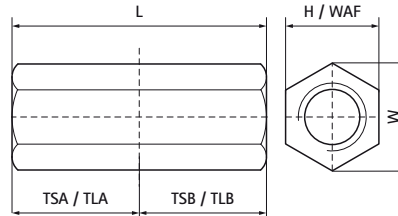

## Walraven Stud Connector

(K5530)

connecting of stud bolts

### Features & benefits

- to connect 2 male threaded components
- material: steel
- zinc plated

Product Number	RSK Number	Thread Gender A	Thread Size A	Thread Length A	Thread Gender B	Thread Size B	Thread Length B	Width Across Flats	Total Height	Total Width	Total Length	Maximum Allowed Load Faz
Reference letter	TGA	TSA	TLA	TGB	TSB	TLB	WAF	H	W	L	F <sub>0,z</sub>	
Unit description	mm						mm	mm	mm	mm	mm	N
6453016	3849569	Female thread	M16	24	Female thread	M16	24	24	24	28	48	30,300
6453240	3821092	Female thread	M12	20	Female thread	M12	20	17	17	20	40	23,000
6453625	3821090	Female thread	M6	12.5	Female thread	M6	12.5	10	10	12	25	11,900
6453830	3821091	Female thread	M8	15	Female thread	M8	15	11	11	13	30	18,100
6453930	3821093	Female thread	M10	15	Female thread	M10	15	13	13	15	30	20,900
6453940	3821109	Female thread	M10	20	Female thread	M10	20	13	13	15	40	20,400