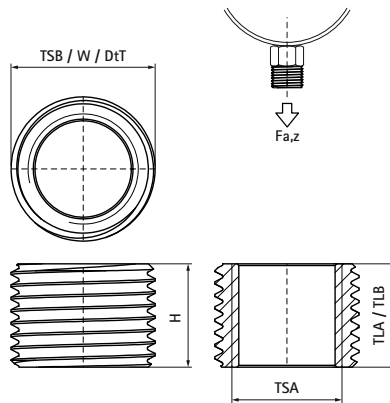

## Walraven Thread Adaptor Ring (M/F)

(K5537)

### Features & benefits

- only tension loads recommended
- to enlarge or reduce the thread size in the connection of clamps, etc.
- material: steel
- zinc plated

Product Number	Thread Size A	Thread Length A	Thread Size B	Thread Length B	Total Height	Total Width	Total Depth	Maximum Allowed Load Faz
Reference letter	TSA	TLA	TSB	TLB	H	W	DtT	Fa,z
Unit description		mm		mm	mm	mm	mm	N
6473521	M16	15	G1/2"	15	15	21	21	19,900
6484321	M10	8	G1/2"	8	8	21	21	19,900