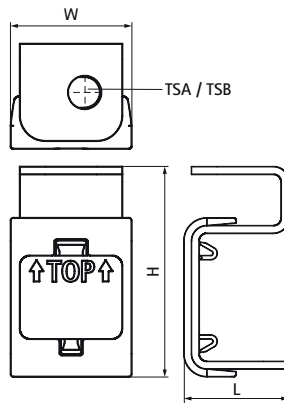

Walraven Threaded Rod Connector

(K5541)

connecting of stud bolts

Features & benefits

- to connect 2 male threaded components
- vertically adjustable
- material: steel 1.0226
- pre-galvanized

Product Number	RSK Number	Thread Gender A	Thread Size A	Thread Gender B	Thread Size B	Total Height	Total Width	Total Length	Maximum Allowed Load Faz
<i>Reference letter</i>		<i>TGA</i>	<i>TSA</i>	<i>TGB</i>	<i>TSB</i>	<i>H</i>	<i>W</i>	<i>L</i>	<i>F_{a,z}</i>
<i>Unit description</i>						<i>mm</i>	<i>mm</i>	<i>mm</i>	<i>N</i>
6455006	3821308	Female thread	M6	Female thread	M6	41	24	21	2,680
6455008	3821309	Female thread	M8	Female thread	M8	41	24	21	2,250
6455010	3821310	Female thread	M10	Female thread	M10	41	30	21	3,590