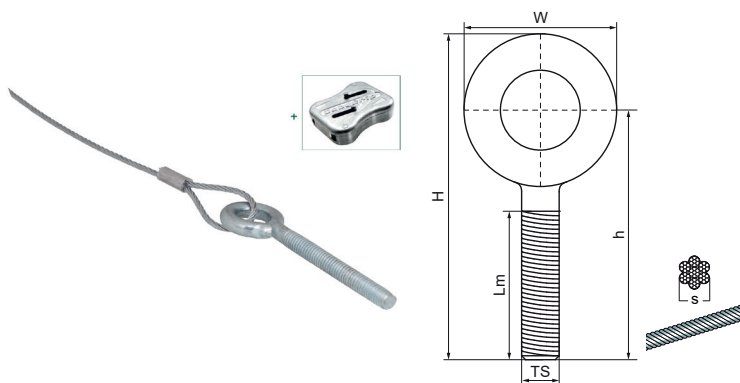

## Walraven DobyGrip Stud

(K6510)

wire suspension

### Features & benefits

- for a quick and easy fixing to ceilings by means of a wall plug/drop-in-anchor
- reduces installation time compared to conventional methods
- wire suspension system for high loads
- all wires are supplied including Walraven DobyGrip Lock
- material: 7x7 stranded galvanized steel wire rope
- strict quality inspection procedures and independent tests ensure reliability
- see also: Walraven DobyGrip Info Page

Product Number	Cable Length	Cable Diameter	Thread Size	Length Metrical Thread	Maximum Allowed Load Faz	Total Height	Total Width	Total Depth
Reference letter	CL	CD	TS	Lm	Fa,z	H	W	DtT
Unit description	mm	mm		mm	N	mm	mm	mm
09482281	1,000	2	M8	56	500	87	25	8
09482282	2,000	2	M8	56	500	87	25	8
09482283	3,000	2	M8	56	500	87	25	8
09482285	5,000	2	M8	56	500	87	25	8