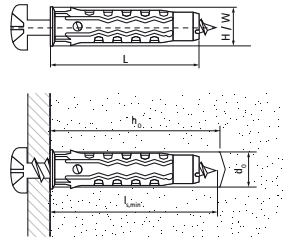

Walraven WUP Uni Plug

(L0707)

standard universal anchor for all types of substrates

Features & benefits

- high load capacity
- can be used with wood screws, chipboard screws and some metric bolts
- suitable for variety of substrates
- easily slides into holes
- no slipping in deep holes due to the collar
- does not expand prematurely
- resists rotation in holes
- suitable for various applications: shelves, wall-mounted cabinets, sanitary fixings
- material: high quality PA6 polyamide

Product Number	Total Length	Minimum Screw Depth	Drill Hole Diameter	Drill Hole Depth	Total Height	Total Width
Reference letter	<i>L</i>	<i>ls,min</i>	<i>d0</i>	<i>h0</i>	<i>H</i>	<i>W</i>
Unit description	<i>mm</i>	<i>mm</i>	<i>mm</i>	<i>mm</i>	<i>mm</i>	<i>mm</i>
61007212	60	64	12	80	15	15
61007210	50	54	10	70	12	12
61007208	40	44	8	50	10	10
61007206	30	34	6	40	8	8