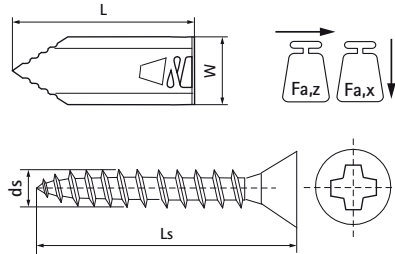

Walraven XL Plasterboard Fixings

(L1012)

fixing to double plaster board

Features & benefits

- hammer-in plug
- for heavy applications: pipe fixings, radiators, heaters, airco-units, etc.
- for chipboard screw (Ø 4.0 - 5.0 mm, min. length 45 mm)
- easy and quick to use: no drill, plug anchors itself when tightening the screw, does not rotate on screwing
- better fire resistance than plastic plugs
- material: steel
- zinc plated

Product Number	RSK Number	Total Length	Minimum Screw Depth	Screw Size	Screw Length	Total Height	Total Width
<i>Reference letter</i>		<i>L</i>	<i>ls,min</i>	<i>ds</i>	<i>ls</i>	<i>H</i>	<i>W</i>
<i>Unit description</i>		<i>mm</i>	<i>mm</i>		<i>mm</i>	<i>mm</i>	<i>mm</i>
6114031		43	45	4.0 - 5.0		7	16
6114053		43	45	4.0 - 5.0		7	16
6114121		43	45	4	50	7	16
6114143	3829130	43	45	4	50	7	16
6114092		43	45	4.0 - 5.0		7	16