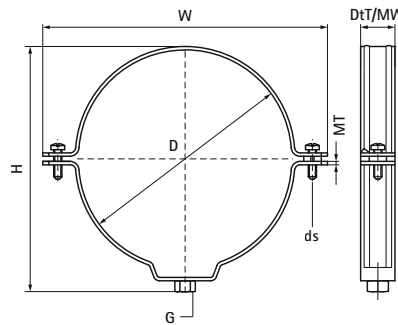

### Features & benefits

- two-screw clamp
- with quick locking system
- with removable spacer washers, making the clamp suitable for either sliding or anchoring
- inside profile to protect pipes from damage
- material: stainless steel 1.4404 (AISI 316L)

## EPD

Product Number	RSK Number	DN	Connection Thread	Total Height	Total Width	Total Depth	Material Width	Material Thickness	Screw Size	Maximum Allowed Load Faz	Approvals
Reference letter		D	G	H	W	DtT	MW	MT	ds	F <sub>a,z</sub>	
Unit description				mm	mm	mm	mm	mm		N	
4157032	3859624	DN 25	M8	53	71	20	20	1.50	M6	1,310	EPD
4157040	3859625	DN 32	M8	61	85	20	20	1.50	M6	1,310	EPD
4157050	3859626	DN 40	M8	63	96	20	20	1.50	M6	1,310	EPD
4157075	3859628	DN 70	M8	94	114	20	20	1.50	M6	1,310	EPD
4157080	3859629	-	M8	101	119	20	20	1.50	M6	1,310	EPD
4157090	3859630	DN 80	M8	109	129	20	20	1.50	M6	1,310	EPD
4157100	3859631	-	M8	119	139	20	20	1.50	M6	1,310	EPD
4157110	3859632	DN 100	M8	129	149	20	20	1.50	M6	1,310	EPD
4157125	3859633	DN 125	M8	145	164	20	20	1.50	M6	1,310	EPD
4157160	3859634	DN 150	M8	180	208	20	20	1.50	M6	1,310	EPD
4157200		DN 200	M8	220	240	20	20	1.50	M6	1,310	EPD