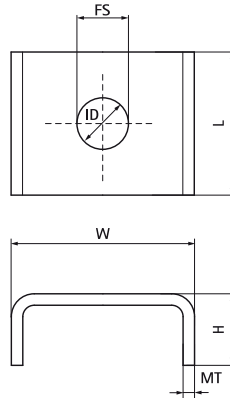

## Walraven Stainless Steel Washer (U-shaped)

(M2940)

bored U-plate for protecting rail flanges and anchoring

### Features & benefits

- U-shaped washer
- U-shaped for extra stability
- material: stainless steel 1.4401 (AISI 316)

Product Number	RSK Number	For Rail Type	Total Height	Total Width	Total Length	Inner Diameter	Outer Diameter	Material Thickness
<i>Reference letter</i>			<i>H</i>	<i>W</i>	<i>L</i>	<i>ID</i>	<i>OD</i>	<i>MT</i>
<i>Unit description</i>			<i>mm</i>	<i>mm</i>	<i>mm</i>	<i>mm</i>	<i>mm</i>	<i>mm</i>
6537813	4436423	30x15, 30x30	11	35	30	12.5	30	2.00