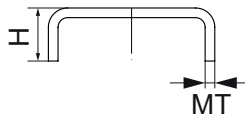

Walraven RapidStrut® Stainless Steel Washer (U-shaped)

(M5519)

bored U-plate for protecting rail flanges and anchoring

Features & benefits

- U-shaped for extra stability
- material: stainless steel 1.4401 (AISI 316)

Product Number	RSK Number	For Rail Type	Total Height	Total Width	Total Length	Inner Diameter	Material Thickness
<i>Reference letter</i>			<i>H</i>	<i>W</i>	<i>L</i>	<i>ID</i>	<i>MT</i>
<i>Unit description</i>			<i>mm</i>	<i>mm</i>	<i>mm</i>	<i>mm</i>	<i>mm</i>
6571008	4125770	41x21, 41x41, 41x51, 41x62, 41x82	22	50	40	9	4.00
6571010	4125771	41x21, 41x41, 41x51, 41x62, 41x82	22	50	40	11	4.00
6571012	4125772	41x21, 41x41, 41x51, 41x62, 41x82	22	50	40	13	4.00
6571016	4436404	41x21, 41x41, 41x51, 41x62, 41x82	22	50	40	17	4.00