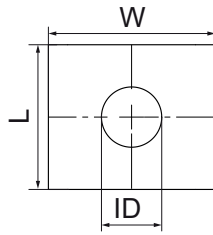

Walraven RapidStrut® Stainless Steel Washer (U-shaped)

(M5519)

bored U-plate for protecting rail flanges and anchoring

Features & benefits

- U-shaped for extra stability
- material: stainless steel 1.4401 (AISI 316)

Product Number	RSK Number	For Rail Type	Total Height	Total Width	Total Length	Inner Diameter	Material Thickness
<i>Reference letter</i>			<i>H</i>	<i>W</i>	<i>L</i>	<i>ID</i>	<i>MT</i>
<i>Unit description</i>			<i>mm</i>	<i>mm</i>	<i>mm</i>	<i>mm</i>	<i>mm</i>
6571008	4125770	41x21, 41x41, 41x51, 41x62, 41x82	22	50	40	9	4.00
6571010	4125771	41x21, 41x41, 41x51, 41x62, 41x82	22	50	40	11	4.00
6571012	4125772	41x21, 41x41, 41x51, 41x62, 41x82	22	50	40	13	4.00
6571016	4436404	41x21, 41x41, 41x51, 41x62, 41x82	22	50	40	17	4.00