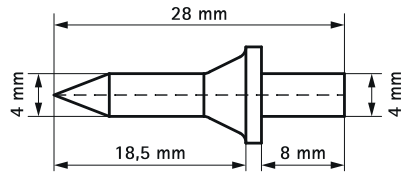

Walraven Setting Tool for Shouldered Masonry Nail

(01510)

for floor clamps

633 0 018

Features & benefits

- setting tool for hammer in Walraven Shouldered Masonry Nails
- large protective grip made of impact-resistant special plastic.
- material: steel, plastic (handle)

| Product Number | Total Height | Total Width | Total Length |
|------------------|--------------|-------------|--------------|
| Reference letter | H | W | L |
| Unit description | mm | mm | mm |
| 6900000 | 170 | 86 | 86 |