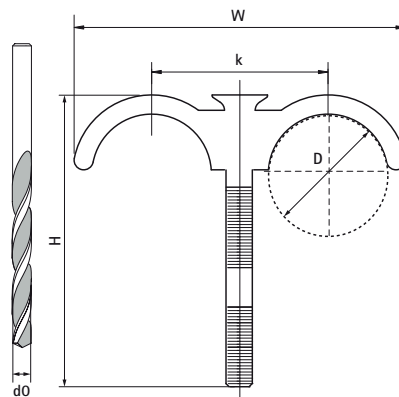

Walraven Plug Clamp Double

(01516)

for floor pipe

Features & benefits

- to fix pipe-in-pipe pipes before casting top floor layer
- material: PA (polyamide), green

| Product Number | Total Height | Total Width | Total Depth | Maximum Number of Tubes | Drill Hole Diameter |
|-------------------------|--------------|-------------|-------------|-------------------------|---------------------|
| <i>Reference letter</i> | <i>H</i> | <i>W</i> | <i>DtT</i> | | <i>d0</i> |
| <i>Unit description</i> | <i>mm</i> | <i>mm</i> | <i>mm</i> | | <i>mm</i> |
| 0852250 | 8 | 75 | 80 | 2 | 8 |
| 0852280 | 8 | 115 | 80 | 2 | 8 |