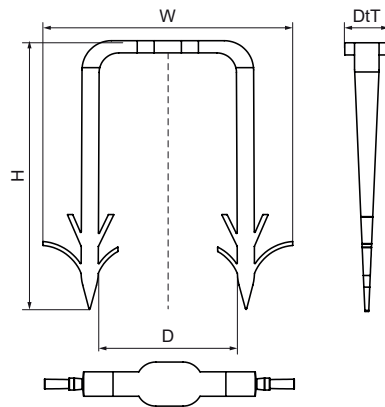

Walraven Tacker Clamp POM

(01522)

Features & benefits

Product Number	Total Height	Total Width	Total Depth	Maximum Number of Tubes
Reference letter	H	W	DtT	
Unit description	mm	mm	mm	
0870028	55	51	9	1