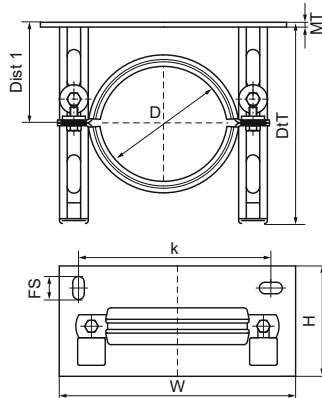

### Features & benefits

- one-part console set with Walraven BISMAT® SL Guidance clamp
- fixing free of tension throughout infinite adjustment
- material: steel
- zinc plated
- sound insulating lining according to DIN 4109

Product Number	Outside Pipe Diameter	DN	Heart To Heart Distance	Fixing Slot	Distance 1	Material Thickness	Total Height	Total Width	Total Depth	Maximum Allowed Load Fay
Reference Letter	D	D	k	FS	Dist 1	MT	H	W	Dt	Fa,y
Unit description	mm		mm	mm	mm	mm	mm	mm	mm	N
4323070	78	DN 70	144	23x13	100	5.00	100	189	210	3,000
4323080	83	DN 80	149	23x13	100	5.00	100	194	210	3,000
4323100	110	DN 100	174	23x13	100	5.00	100	219	210	3,000
4323125	135	DN 125	201	23x13	100	5.00	100	246	210	3,000
4323150	160	DN 150	224	23x13	100	5.00	100	269	210	3,000
4323200	210	DN 200	274	23x13	125	5.00	100	319	210	3,000