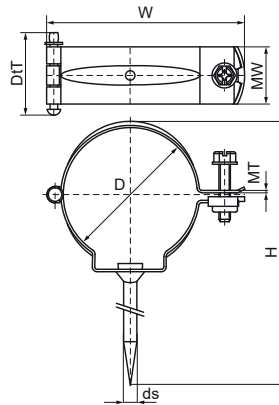

Walraven Hinged Pipe Clamp 400 Round (BUP1000)

(B4005)

for rain waterpipes

Features & benefits

- with quick locking system, type KSB
- for fixing of round rainwater pipes
- locking screw: combi slot screw
- material: steel
- stainless steel locking screw(s)
- clamp: product is part of the Walraven BIS UltraProtect® 1000 system
- suitable for in- and outdoor applications
- stands min. 1,000 hours salt spray test (max. 5% red rust) according to ISO 9227

EPD

Product Number	Outside Pipe Diameter	Connection Thread	Total Height	Total Width	Total Depth	Material Width	Material Thickness	Screw Size	Maximum Allowed Load Faz	Approvals
Reference Letter	D	G	H	W	DtT	MW	MT	ds	F _{o,z}	
Unit description	mm		mm	mm	mm	mm	mm		N	
4001080	80	None	179	115	30	30	1.25	M6	500	EPD
4001100	100	None	201	135	30	30	1.25	M6	500	EPD