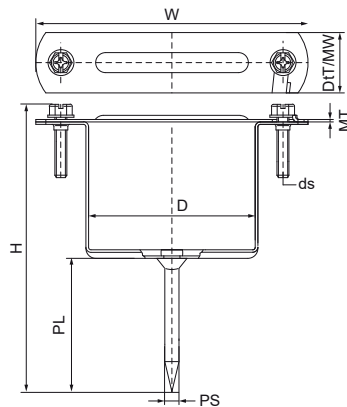

Walraven Hinged Pipe Clamp 400 Square (BUP1000)

(B4010)

for rainwater pipes

Features & benefits

- with quick locking system
- for fixing of square rainwater pipe
- locking screws: 2 combi slot screws
- material: steel
- stainless steel locking screw(s)
- clamp: product is part of the Walraven BIS UltraProtect® 1000 system
- suitable for in- and outdoor applications
- stands min. 1,000 hours salt spray test (max. 5% red rust) according to ISO 9227

EPD

Product Number	Height	Width	Total Height	Total Width	Total Depth	Material Width	Material Thickness	Pin Size	Pin Length
Reference Letter	<i>h</i>	<i>w</i>	<i>H</i>	<i>W</i>	<i>DtT</i>	<i>MW</i>	<i>MT</i>	<i>PS</i>	<i>PL</i>
Unit description	<i>mm</i>	<i>mm</i>	<i>mm</i>	<i>mm</i>	<i>mm</i>	<i>mm</i>	<i>mm</i>	<i>mm</i>	<i>mm</i>
4031080	80	80	285	136	30	30	1.25	7	90
4031100	100	100	300	155	30	30	1.25	7	90