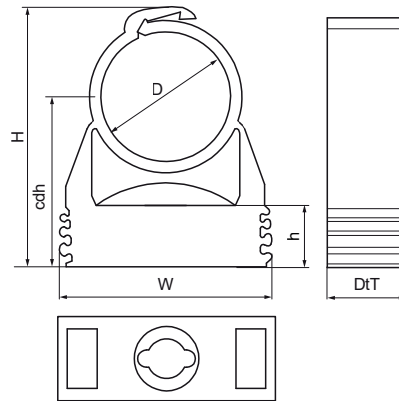

Walraven starQuick® Clamp (Grey)

(C0505)

for securing conduits and pipes to walls, floors, or ceilings

Features & benefits

- one-part clamp
- clamp closes by applying pressure to the pipe
- for outdoor use and installations in swimming pool environments, chemical factories, zinc factories, etc.
- due to a patented profile it is possible to tack several clamps to each other
- material: modified PA6 (polyamide), grey (according to RAL 7035)
- resistant to UV, ageing, oil and petrol
- no corrosion, recyclable, halogen free
- temperature resistance from approx. -40 °C to approx. +90 °C (constant); short to approx. +130 °C

Product Number	Outside Pipe Diameter	Fixing Hole	Total Height	Total Width	Total Depth	Clamp Center Distance Height	Height	Connection Thread	Maximum Allowed Load Faz	Breaking Load Fbz
Reference Letter	D	FH	H	W	DtT	cdh	h	G	Fa,z	Fb,z
Unit description	mm	mm	mm	mm	mm	mm	mm		N	N
0854010	10 - 12	8	34	29	17	24	10.6	None	170	500
0854012	12 - 14	8	36	29	17	25	10.6	None	180	550
0854015	14 - 16	8	36	29	17	25	10.6	None	200	600
0854018	16 - 20	8	40	29	17	27	10.6	None	230	700
0854022	20 - 23	8	43	29	17	28	10.6	None	270	800
0854028	24 - 28	8	50	40	18	32	10.6	None	280	850
0854031	28 - 32	8	55	40	17	36	10.6	None	300	900
0854035	32 - 35	8	59	43	17	37	10.6	None	330	1,000
0854038	35 - 40	8	68	47	17	44	12.1	None	330	1,000
0854042	40 - 44	8	70	52	17	44	12.1	None	330	1,000
0854050	44 - 50	8	79	57	17	50	12.1	None	330	1,000
0854054	48 - 55	8	82	63	17	50	12.1	None	330	1,000
0854063	59 - 65	8	95	74	20	57	12.1	None	500	1,500