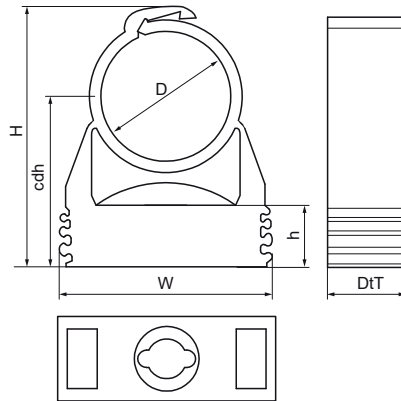

Walraven starQuick® Clamp (White)

(C0510)

for securing conduits and pipes to walls, floors, or ceilings

Features & benefits

- one-part clamp
- clamp closes by applying pressure to the pipe
- for outdoor use and installations in swimming pool environments, chemical factories, zinc factories, etc.
- due to a patented profile it is possible to tack several clamps to each other
- material: modified PA6 (polyamide), white (according to RAL 9003)
- resistant to UV, ageing, oil and petrol
- no corrosion, recyclable, halogen free
- temperature resistance from approx. -40 °C to approx. +90 °C (constant); short to approx. +130 °C

Product Number	Outside Pipe Diameter	Fixing Hole	Total Height	Total Width	Total Depth	Clamp Center Distance Height	Height	Connection Thread	Maximum Allowed Load Faz	Breaking Load Fbz
Reference Letter	D	FH	H	W	DtT	cdh	h	G	Fa,z	Fb,z
Unit description	mm	mm	mm	mm	mm	mm	mm		N	N
0855010	10 - 12	8	34	29	17	24	12.1	None	500	500
0855012	12 - 14	8	36	29	17	25	10.6	None	180	550
0855015	14 - 16	8	36	29	17	25	10.6	None	200	600
0855018	16 - 20	8	40	29	17	27	10.6	None	230	700
0855022	20 - 23	8	43	29	17	28	10.6	None	270	800
0855028	24 - 28	8	50	40	18	32	10.6	None	280	850
0855031	28 - 32	8	55	40	17	36	10.6	None	300	900
0855035	32 - 35	8	59	43	17	37	10.6	None	330	1,000
0855038	35 - 40	8	68	47	17	44	10.6	None	330	1,100
0855042	40 - 44	8	70	52	17	44	12.1	None	330	1,200
0855050	44 - 50	8	79	57	17	50	12.1	None	330	1,300
0855054	48 - 55	8	82	63	17	50	12.1	None	330	1,400
0855063	59 - 95	8	95	74	20	57	12.1	None	500	1,500