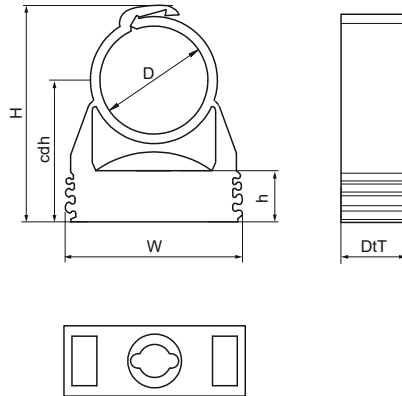

Walraven starQuick® Clamp (Copper Colour)

(C0512)

for securing conduits and pipes to walls, floors, or ceilings

Features & benefits

- one-part clamp
- clamp closes by applying pressure to the pipe
- for outdoor use and installations in swimming pool environments, chemical factories, zinc factories, etc.
- due to a patented profile it is possible to tack several clamps to each other
- material: modified PA6 (polyamide), copper colour
- resistant to UV, ageing, oil and petrol
- no corrosion, recyclable, halogen free
- temperature resistance from approx. -40 °C to approx. +90 °C (constant); short to approx. +130 °C

Product Number	Outside Pipe Diameter	Fixing Hole	Total Height	Total Width	Total Depth	Clamp Center Distance Height	Height	Connection Thread	Maximum Allowed Load Faz	Breaking Load Fbz
Reference Letter	D	FH	H	W	DtT	cdh	h	G	Fa,z	Fb,z
Unit description	mm	mm	mm	mm	mm	mm	mm		N	N
0855812	12 - 14	8	36	29	17	25	12.1	None	180	550
0855815	14 - 16	8	36	29	17	25	10.6	None	200	600
0855818	16 - 20	8	40	29	17	27	10.6	None	230	700
0855822	20 - 23	8	43	29	17	28	10.6	None	270	800
0855828	24 - 28	8	50	40	18	32	10.6	None	280	850
0855831	28 - 32	8	55	40	17	36	10.6	None	300	900