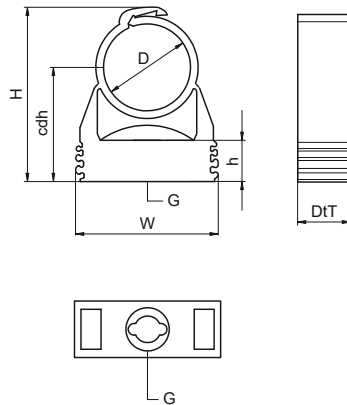

## Walraven starQuick® Clamp - M6 (Grey)

(C0515)

for securing conduits and pipes to walls, floors, or ceilings

### Features & benefits

- one-part clamp
- clamp closes by applying pressure to the pipe
- for outdoor use and installations in swimming pool environments, chemical factories, zinc factories, etc.
- due to a patented profile it is possible to tack several clamps to each other
- with pre-assembled connection nut M6
- material: modified PA6 (polyamide), grey (according to RAL 7035)
- resistant to UV, ageing, oil and petrol
- no corrosion, recyclable, halogen free
- temperature resistance from approx. -40 °C to approx. +90 °C (constant); short to approx. +130 °C

Product Number	Outside Pipe Diameter	Total Height	Total Width	Total Depth	Clamp Center Distance Height	Height	Connection Thread	Maximum Allowed Load Faz	Breaking Load Fbz
Reference Letter	D	H	W	DtT	cdh	h	G	F <sub>a,z</sub>	F <sub>b,z</sub>
Unit description	mm	mm	mm	mm	mm	mm		N	N
0854615	14 - 16	40	29	17	25	10.6	M6	200	600
0854618	16 - 20	44	29	17	27	10.6	M6	230	700
0854622	20 - 23	48	29	17	28	10.6	M6	270	800
0854628	24 - 28	50	40	18	32	10.6	M6	280	850
0854631	28 - 32	61	40	17	36	10.6	M6	300	900
0854635	32 - 35	65	43	17	37	10.6	M6	330	1,000
0854638	35 - 40	74	47	17	44	12.1	M6	330	1,000
0854642	40 - 44	78	52	17	44	12.1	M6	330	1,000
0854654	48 - 55	91	63	17	50	12.1	M6	330	1,000
0854612	12 - 14	40	29	17	25	10.6	M6	180	550