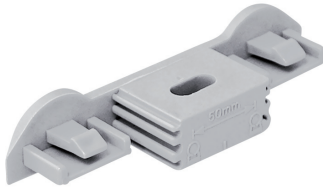

## Walraven starQuick® Duo Wall Plate

(C0520)

for use with Walraven starQuick®

### Features & benefits

- for fixing of two pipes with Walraven starQuick® clamps
- suitable for Walraven starQuick® dimensions up to 20mm
- the distance between the pipe and the wall is equal to that of a single clip
- material: modified PA6 (polyamide), grey or white
- resistant to UV, ageing, oil and petrol
- no corrosion, recyclable, halogen free
- temperature resistance from approx. -40 °C to approx. +90 °C (constant); short to approx. +130 °C
- 0854300 supplied with a hammer-in screw

Product Number	Total Height	Total Width	Total Depth	Fixing Slot	Heart To Heart Distance	Colour	Maximum Allowed Load Faz
Reference Letter	H	W	DtT	FS	k		Fa,z
Unit description	mm	mm	mm	mm	mm		N
0854000	21	75	14	10x4,8	50	Grey	600
0855000	21	75	14	10x4,8	50	White	600