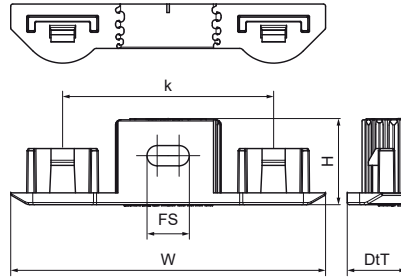

## Walraven starQuick® Duo Wall Plate

(C0520)

for use with Walraven starQuick®

### Features & benefits

- for fixing of two pipes with Walraven starQuick® clamps
- suitable for Walraven starQuick® dimensions up to 20mm
- the distance between the pipe and the wall is equal to that of a single clip
- material: modified PA6 (polyamide), grey or white
- resistant to UV, ageing, oil and petrol
- no corrosion, recyclable, halogen free
- temperature resistance from approx. -40 °C to approx. +90 °C (constant); short to approx. +130 °C
- 0854300 supplied with a hammer-in screw

Product Number	Total Height	Total Width	Total Depth	Fixing Slot	Heart To Heart Distance	Colour	Maximum Allowed Load Faz
Reference Letter	H	W	DtT	FS	k		Fa,z
Unit description	mm	mm	mm	mm	mm		N
0854000	21	75	14	10x4,8	50	Grey	600
0855000	21	75	14	10x4,8	50	White	600