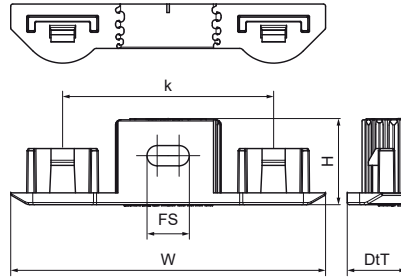

Walraven starQuick® Duo Wall Plate with Hammer-in Screw

(C0521)

for use with Walraven starQuick®

Features & benefits

- for fixing of two pipes with Walraven starQuick® clamps
- suitable for Walraven starQuick® dimensions up to 20mm
- the distance between the pipe and the wall is equal to that of a single clip
- material: screw made of steel, plug made of PA (polyamide), grey
- suitable for fixing to concrete, aerated concrete, brick
- temperature resistance from approx. -40 °C to approx. +90 °C (constant); short to approx. +130 °C

Product Number	Contains Product	Contains Product
	- 1	- 2
Reference Letter		
Unit description		
0854300	854,000	854,301