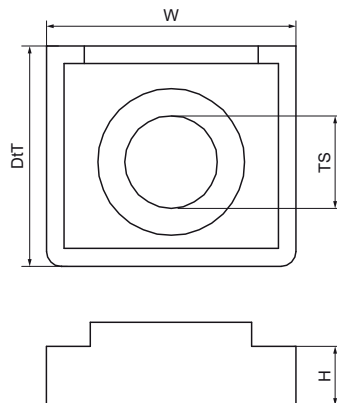

Walraven starQuick® Fixing Nut

(C0565)

for use with Walraven starQuick®

Features & benefits

- to make a threaded connection in a Walraven starQuick® clamp
- entirely integrated in clamp (not protruding)
- material: PC (polycarbonate), grey or white
- no corrosion
- temperature resistance from approx. -35 °C to approx. +110 °C (constant); short to approx. +125 °C

Product Number	Norm / Standard	Thread Size	Total Depth	Total Height	Total Width	Colour
<i>Reference Letter</i>		<i>TS</i>	<i>DtT</i>	<i>H</i>	<i>W</i>	
<i>Unit description</i>			<i>mm</i>	<i>mm</i>	<i>mm</i>	
0854006	None	M6	15	5	17	Grey
0854007	None	M7x1.0	15	5	17	Grey
0854307	None	M7x1.5	17	5	17	Grey
0854308	None	M8	17	5	17	Grey
0855006	None	M6	5	5	17	White