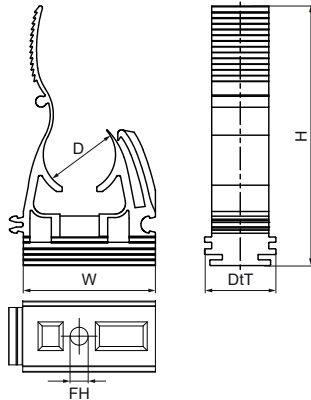

Walraven Combifix

(C1006)

for securing conduits and pipes to walls, floors, or ceilings

Features & benefits

- one-part clamp
- rapid installation
- easy and rapid closing
- requires a tool, such as a screwdriver, to open; cannot be opened by hand
- can also be installed with direct fixing gas tools
- hole for M6 screw
- material: PP (polypropylene), grey
- halogen free
- UV resistant

Product Number	Outside Pipe Diameter	Fixing Hole	Total Height	Total Width	Total Depth	Connection Thread
<i>Reference Letter</i>	<i>D</i>	<i>FH</i>	<i>H</i>	<i>W</i>	<i>DtT</i>	<i>G</i>
<i>Unit description</i>	<i>mm</i>	<i>mm</i>	<i>mm</i>	<i>mm</i>	<i>mm</i>	
0853715	15 - 18	5	57	29	20	None
0853722	20 - 25	5	73	37	20	None
0853728	28 - 32	5	81	48	20	None
0853735	35 - 42	5	108	60	20	None
0853750	50	5	84	75	20	None