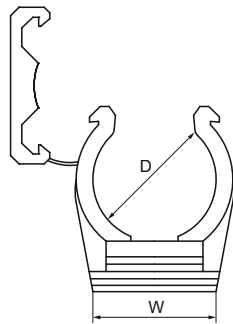

Walraven Closed Saddle

(C1017)

for securing conduits and pipes to walls, floors, or ceilings

Features & benefits

- one-part clamp
- space saving
- easy and rapid installation
- can also be installed with direct fixing gas tools
- installation in channel or rapid installation with screw M6
- hole for M6 screw
- total closing of the clip around the tube
- material: PP (polypropylene), grey
- halogen free
- UV resistant

Product Number	Outside Pipe Diameter	Fixing Hole	Total Height	Total Width	Total Depth	Connection Thread	Maximum Allowed Load Faz	Breaking Load Fbz
Reference Letter	D	FH	H	W	DtT	G	F _{a,z}	F _{b,z}
Unit description	mm	mm	mm	mm	mm		N	N
0853115	15	5	30.6	20.6	20	None	100	300
0853118	18	5	33.3	24.2	20	None	100	300
0853120	20	5	34.3	26.2	20	None	100	300
0853122	22	5	36.3	27.91	20	None	100	300
0853125	25	5	39.1	31.6	20	None	100	300
0853128	28	5	42.1	34.6	20	None	100	300
0853132	32	5	45.1	38.6	20	None	100	300
0853140	40	5	53.1	46.6	20	None	100	300
0853150	50	5	62.9	56.6	20	None	100	300