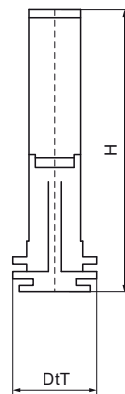

Walraven Closed Saddle

(C1017)

for securing conduits and pipes to walls, floors, or ceilings

Features & benefits

- one-part clamp
- space saving
- easy and rapid installation
- can also be installed with direct fixing gas tools
- installation in channel or rapid installation with screw M6
- hole for M6 screw
- total closing of the clip around the tube
- material: PP (polypropylene), grey
- halogen free
- UV resistant

Product Number	Outside Pipe Diameter	Fixing Hole	Total Height	Total Width	Total Depth	Connection Thread	Maximum Allowed Load Faz	Breaking Load Fbz
Reference Letter	D	FH	H	W	DtT	G	F _{a,z}	F _{b,z}
Unit description	mm	mm	mm	mm	mm		N	N
0853115	15	5	30.6	20.6	20	None	100	300
0853118	18	5	33.3	24.2	20	None	100	300
0853120	20	5	34.3	26.2	20	None	100	300
0853122	22	5	36.3	27.91	20	None	100	300
0853125	25	5	39.1	31.6	20	None	100	300
0853128	28	5	42.1	34.6	20	None	100	300
0853132	32	5	45.1	38.6	20	None	100	300
0853140	40	5	53.1	46.6	20	None	100	300
0853150	50	5	62.9	56.6	20	None	100	300