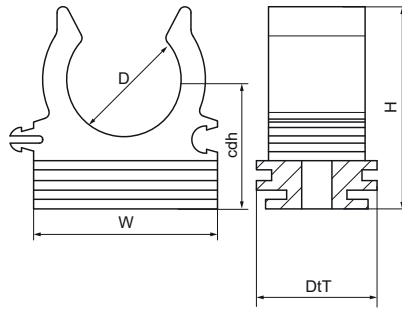

Walraven Rail Clip 100

(C1018)

for securing conduits and pipes to walls, floors, or ceilings

Features & benefits

- one-part clamp
- especially appropriate for electricity tubes and for cables with rubber covering
- space saving
- can also be installed with direct fixing gas tools
- installation in channel or rapid installation with screw M6
- hole for M6 screw
- material: PP (polypropylene), grey (according to RAL 7035)
- halogen free
- UV resistant

Product Number	Outside Pipe Diameter	Fixing Hole	Total Height	Total Width	Total Depth	Connection Thread
Reference Letter	D	FH	H	W	DtT	G
Unit description	mm	mm	mm	mm	mm	
08511018	15 - 18	5	29	24	20	None
08511022	20 - 22	5	38	31	20	None
08511028	25 - 28	5	45	37	20	None
08511035	32 - 35	5	51	45	20	None
08511040	40	5	56	55	20	None
08511050	50	5	64	65	20	None