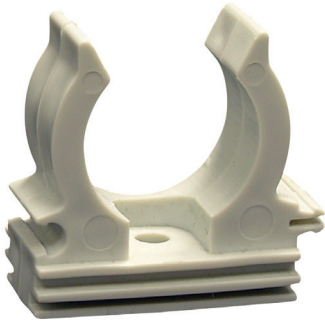

Walraven Rail Clip 100

(C1018)

for securing conduits and pipes to walls, floors, or ceilings

Features & benefits

- one-part clamp
- especially appropriate for electricity tubes and for cables with rubber covering
- space saving
- can also be installed with direct fixing gas tools
- installation in channel or rapid installation with screw M6
- hole for M6 screw
- material: PP (polypropylene), grey (according to RAL 7035)
- halogen free
- UV resistant

Product Number	Outside Pipe Diameter	Fixing Hole	Total Height	Total Width	Total Depth	Connection Thread
Reference Letter	D	FH	H	W	DtT	G
Unit description	mm	mm	mm	mm	mm	
08511018	15 - 18	5	29	24	20	None
08511022	20 - 22	5	38	31	20	None
08511028	25 - 28	5	45	37	20	None
08511035	32 - 35	5	51	45	20	None
08511040	40	5	56	55	20	None
08511050	50	5	64	65	20	None