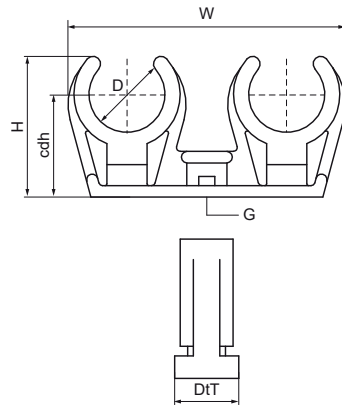

## Walraven Push-fit Saddle - Double (White)

(C1027)

for securing conduits and pipes to walls, floors, or ceilings

### Features & benefits

- one-part saddle
- for fixing of two pipes
- connection thread M6 made of brass
- material: PP (polypropylene), white (according to RAL 9016)
- fire class B2
- no corrosion, recyclable, resistant to UV and ageing
- temperature resistance from approx. -30 °C to approx. +90 °C (constant); short to approx. +110 °C

Product Number	Outside Pipe Diameter	Total Height	Total Width	Total Depth	Clamp Center Distance Height	Connection Thread
Reference Letter	D	H	W	DtT	cdh	G
Unit description	mm	mm	mm	mm	mm	
0853208	8	18	39	17	18	M6
0853210	10	21	46	17	21	M6
0853212	12	22	53	17	22	M6
0853215	14 - 15	25	59	17	25	M6
0853218	16 - 18	31	64	17	31	M6
0853222	20 - 22	36	74	17	36	M6
0853228	28	46	89	17	16	M6