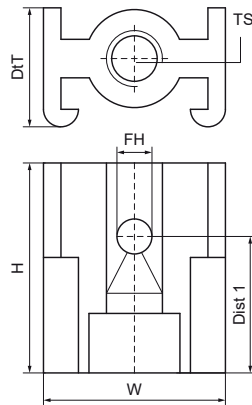

## Walraven Threaded Connector

(C3010)

an accessory for Walraven PVC pipe clamps

### Features & benefits

- with 'claws' which grip on to the band
- material: threaded connector made of PC (polycarbonate)
- impact-resistant

Product Number	Thread Size	Thread Type	Total Height	Total Width	Total Depth	Distance 1
Reference Letter	TS	TT	H	W	DtT	Dist 1
Unit description			mm	mm	mm	mm
1452006	M6	Metric	25.8	26.3	17.5	15.4
1452008	M8	Metric	25.8	26.3	17.5	16.04