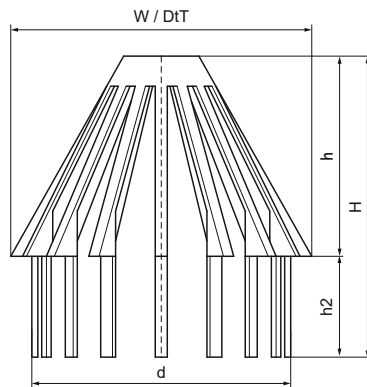

Walraven Leaf Trap

(C4505)

for rainwater drainage pipe

Features & benefits

- prevents blockage of down pipe caused by leaves and other debris in the gutter
- material: PP (polypropylene), grey (according to RAL 7035)

Product Number	Diameter	Height	Height 2	Total Height	Total Width	Total Depth
Reference Letter	<i>d</i>	<i>h</i>	<i>h 2</i>	<i>H</i>	<i>W</i>	<i>DtT</i>
Unit description	<i>mm</i>	<i>mm</i>	<i>mm</i>	<i>mm</i>	<i>mm</i>	<i>mm</i>
5952060	60 - 75	43	25	68	83	83
5952080	80 - 100	64	34	98	103	103