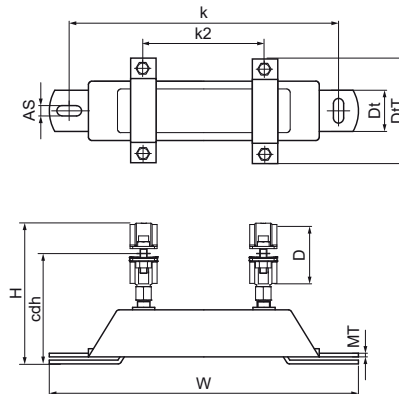

Walraven dB-FiX® 200 Fixing Point Assembly Kit

(E0535)

for noise insulation fixing point

Features & benefits

- very stable
- material: steel
- zinc plated
- noise insulation by moulded EPDM rubber
- sound insulating lining according DIN 4109
- consists of: 1 fixing point assembly Walraven dB-FiX® 200 (Part No. 6693020), 2 heavy duty clamps HD500

| Product Number | Outside Pipe Diameter | Total Height | Total Width | Total Depth | Clamp Center Distance Height | Depth | Anchoring Slot | Heart To Heart Distance | Heart To Heart Distance 2 | Material Thickness | Thread Size | Maximum Allowed Load Faz | Maximum Allowed Load Fay |
|------------------|-----------------------|--------------|-------------|-------------|------------------------------|-------|----------------|-------------------------|---------------------------|--------------------|-------------|--------------------------|--------------------------|
| Reference Letter | D | H | W | DtT | cdh | Dt | AS | k | k 2 | MT | TS | Fa,z | Fa,y |
| Unit description | mm | mm | mm | mm | mm | mm | mm | mm | mm | mm | | N | N |
| 2622065 | 72 - 78 | 201 | 375 | 137 | 157 | 50 | 30x12.5 | 325 | 145.5 | 4.00 | M12 | 7,000 | 6,600 |
| 2622080 | 86 - 92 | 208 | 375 | 152 | 164 | 50 | 30x12.5 | 325 | 145.5 | 4.00 | M12 | 7,000 | 6,600 |
| 2622100 | 108 - 116 | 239 | 375 | 175 | 176 | 50 | 30x12.5 | 325 | 145.5 | 4.00 | M12 | 7,000 | 6,600 |
| 2622125 | 132 - 140 | 263 | 375 | 200 | 188 | 50 | 30x12.5 | 325 | 145.5 | 4.00 | M12 | 7,000 | 6,600 |
| 2622150 | 159 - 169 | 292 | 375 | 240 | 202 | 50 | 30x12.5 | 325 | 145.5 | 4.00 | M12 | 7,000 | 6,600 |
| 2622070 | 79 - 85 | 208 | 375 | 144 | 161 | 50 | 30x12.5 | 325 | 145.5 | 4.00 | M12 | 7,000 | 6,600 |