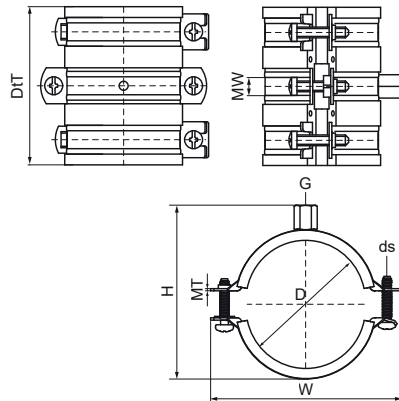

## Walraven Cu-FiX Fixing Point for Copper Pipe

(E0565)

for copper pipes

### Features & benefits

- to make noise insulating fixpoint for a copper pipe
- temperature resistance up to +120 °C
- noise insulating lining, EPDM rubber, reddish brown
- sound insulating lining according DIN 4109
- consists of: 2 Clamps BISMAT® 2000 (fixing), 1 Clamp 2S (guiding)
- material: steel
- zinc plated

Product Number	Outside Pipe Diameter	DN	Connection Thread	Total Height	Total Width	Total Depth	Material Width	Material Thickness	Screw Size	Maximum Allowed Load Faz
Reference Letter	D	D	G	H	W	DtT	MW	MT	ds	Fa,z
Unit description	mm			mm	mm	mm	mm	mm		N
3368015	15	-	M8/M10	34	55	85	20	1.00	M5	1,110
3368018	18	DN 15	M8/M10	37	58	85	20	1.00	M5	1,110
3368028	28	DN 25	M8/M10	47	68	85	20	1.00	M5	1,110
3368035	35	DN 32	M8/M10	55	75	85	20	1.00	M5	1,110
3368042	42	DN 40	M8/M10	62	83	85	20	1.25	M5	1,240
3368054	54	DN 50	M8/M10	71	92	85	20	1.25	M5	1,240