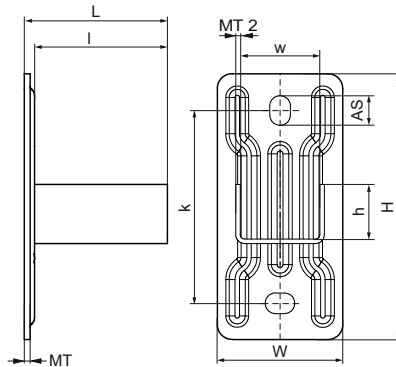

Walraven Wall Plate - 50x40

(G1520)

base foot to connect fixing rails

Features & benefits

- flexible base plate for rails
- anchoring slots at 90° to each other to simplify fixing
- with pre-assembled slide nuts for quick fixing
- material: steel
- zinc plated

Product Number	For Rail Type	Total Height	Total Width	Total Length	Width	Height	Length	Heart To Heart Distance	Anchoring Slot	Material Thickness	Material Thickness 2
<i>Reference Letter</i>		<i>H</i>	<i>W</i>	<i>L</i>	<i>w</i>	<i>h</i>	<i>l</i>	<i>k</i>	<i>AS</i>	<i>MT</i>	<i>MT 2</i>
<i>Unit description</i>		<i>mm</i>	<i>mm</i>	<i>mm</i>	<i>mm</i>	<i>mm</i>	<i>mm</i>	<i>mm</i>	<i>mm</i>	<i>mm</i>	<i>mm</i>
6613300	50x40	180	85	97	54	40	90	130	20x14	4.00	3