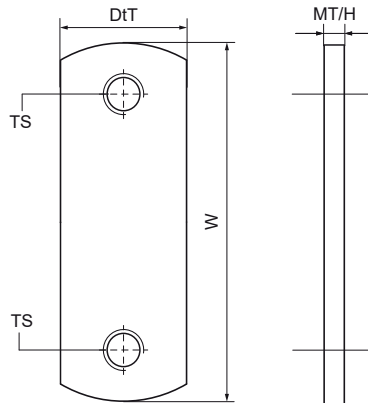

Walraven Double Slide Nut

(G3030)

fixing to Walraven RapidRail®

Features & benefits

- suitable for rails 27x18, 30x15, 30x20, 30x30, 30x45
- material: steel
- zinc plated

Product Number	For Rail Type	Thread Size	Material Thickness	Torque Moment For Installation	Total Height	Total Width	Total Depth
Reference Letter		TS	MT	T inst.	H	W	DtT
Unit description			mm	Nm	mm	mm	mm
6513208	27x18, 30x15, 30x20, 30x30, 38x40	M8	4.00	15	4	23	74
6513206	27x18, 30x15, 30x20, 30x30	M6	4.00		4	18	85