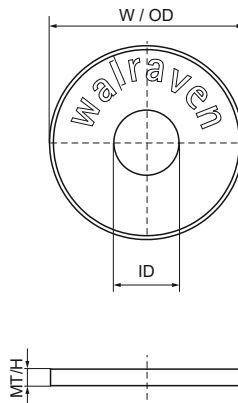

Walraven Washer (Flat) (BUP1000)

(G3074)

fixing to Walraven RapidRail®

Features & benefits

- suitable for rails 27x18, 30x15, 30x20, 30x30, 30x45
- material: steel
- product is part of the Walraven UltraProtect® 1000 system
- suitable for in- and outdoor applications
- stands min. 1,000 hours salt spray test (max. 5% red rust) according to ISO 9227
- tested for fire safety

Product Number	For Rail Type	Total Height	Total Width	Total Length	Inner Diameter	Outer Diameter	Material Thickness
Reference Letter		H	W	L	ID	OD	MT
Unit description		mm	mm	mm	mm	mm	mm
65381008	27x18, 30x15, 30x20, 30x30, 30x45	2.5	25	25	8.4	25	2.50
65381010	27x18, 30x15, 30x20, 30x30, 30x45	2.5	25	25	10.5	25	2.50
65381012	27x18, 30x15, 30x20, 30x30, 30x45	2.5	25	25	13	25	2.50
65381016	27x18, 30x15, 30x20, 30x30, 30x45	3	30	30	17	30	3.00