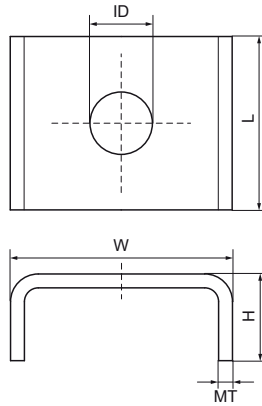

Walraven Washer (U-shaped)

(G3085)

bored U-plate for protecting rail flanges and anchoring

Features & benefits

- U-shaped washer to protect flanges of rail from opening
- U-shaped for extra stability
- Part No. 65350XX: suitable for 27x18
- Part No. 65351XX: suitable for 30x15, 30x20, 30x30, 30x45, 38x40
- material: steel
- pre-galvanized

Product Number	For Rail Type	Total Height	Total Width	Total Length	Inner Diameter	Material Thickness
Reference Letter		H	W	L	ID	MT
Unit description		mm	mm	mm	mm	mm
6535008	38x40, 50x40	10.5	32	25	9	2.00
6535010	38x40, 50x40	10.5	32	25	11	2.00
6535110	38x40, 50x40	9	34.5	25	10.5	2.00
6535112	38x40, 50x40	9	34.5	25	12.5	2.00
6535109	50x40	9	34.5	25	9	2.00