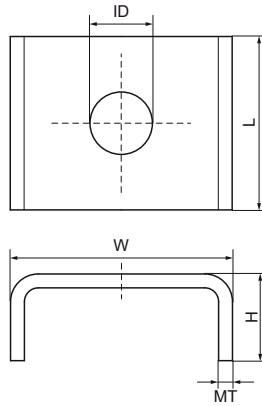

Walraven Washer (U-shaped) - 50x40

(G3090)

bored U-plate for protecting rail flanges and anchoring

Features & benefits

- U-shaped washer to protect flanges of rail from opening
- U-shaped for extra stability
- suitable for rail 50x40
- material: steel
- pre-galvanized

Product Number	For Rail Type	Total Height	Total Width	Total Length	Inner Diameter	Outer Diameter	Material Thickness
<i>Reference Letter</i>		<i>H</i>	<i>W</i>	<i>L</i>	<i>ID</i>	<i>OD</i>	<i>MT</i>
<i>Unit description</i>		<i>mm</i>	<i>mm</i>	<i>mm</i>	<i>mm</i>	<i>mm</i>	<i>mm</i>
6535312	38x40, 50x40	19	55	70	12.5	70	2.00