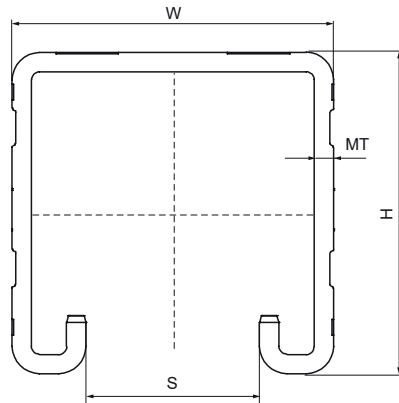

## Walraven RapidStrut® channel (pg) no slot

(H0411)

for medium weight fixing applications

### Features & benefits

- universal channel system
- inward formed flanges with serrated profile for extra grip
- pre-galvanized
- For more information about the max. allowed load please refer to the loading tables or our online datasheet 'Walraven RapidStrut® Data Sheet'.

Product Number	Type	Total Height	Total Width	Total Length	Material Thickness	Profile Opening
<i>Reference Letter</i>		<i>H</i>	<i>W</i>	<i>L</i>	<i>MT</i>	<i>S</i>
<i>Unit description</i>		<i>mm</i>	<i>mm</i>	<i>mm</i>	<i>mm</i>	<i>mm</i>
6505640	41   H	41	41	6,000	2.50	22
6505620	21   H	21	41	6,000	2.50	22