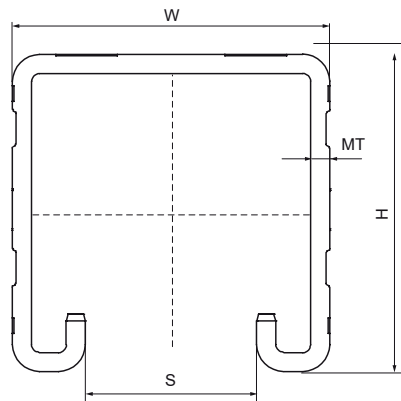

## Walraven RapidStrut® channel (BUP1000) no slot

(H0414)

for medium weight fixing applications

### Features & benefits

- universal channel system
- corrosion protection remains intact after cutting
- material: steel 1.0242 (S250GD)
- product is part of the Walraven UltraProtect® 1000 system
- suitable for in- and outdoor applications
- For more information about the max. allowed load please refer to the loading tables or our online datasheet 'Walraven RapidStrut® Data Sheet'.

Product Number	Type	Total Height	Total Width	Total Length	Material Thickness	Profile Opening
<i>Reference Letter</i>		<i>H</i>	<i>W</i>	<i>L</i>	<i>MT</i>	<i>S</i>
<i>Unit description</i>		<i>mm</i>	<i>mm</i>	<i>mm</i>	<i>mm</i>	<i>mm</i>
65018640	41   H	41	41	6,000	2.50	22