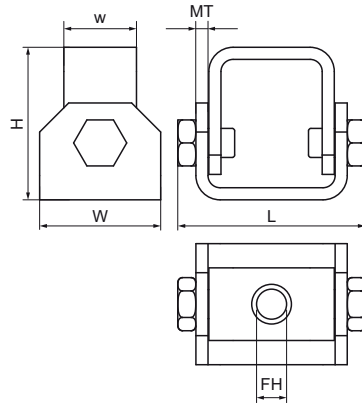

Walraven Adjustable Support (BUP1000)

(H1253)

for suspensions and bracing

Features & benefits

- especially for angled installations with bracings
- suitable for fixing to walls or fixing rails
- adjustable angle up to 90°
- with two holes Ø13 mm
- material: steel
- product is part of the Walraven Walraven UltraProtect® 1000 system
- suitable for in- and outdoor applications
- stands min. 1,000 hours salt spray test (max. 5% red rust) according to ISO 9227
- Max. allowed load: when used at an angle of 45° on wall/ceiling.

Product Number	For Rail Type	Total Height	Total Width	Total Length	Material Thickness	Width	Fixing Hole	Maximum Allowed Load Faz
<i>Reference Letter</i>		<i>H</i>	<i>W</i>	<i>L</i>	<i>MT</i>	<i>w</i>	<i>FH</i>	<i>F_{0,2}</i>
<i>Unit description</i>		<i>mm</i>	<i>mm</i>	<i>mm</i>	<i>mm</i>	<i>mm</i>	<i>mm</i>	<i>N</i>
66588818	41x21, 41x41, 41x51, 41x62, 41x82	63	50	77.5	5.00	30	12.4	5,000