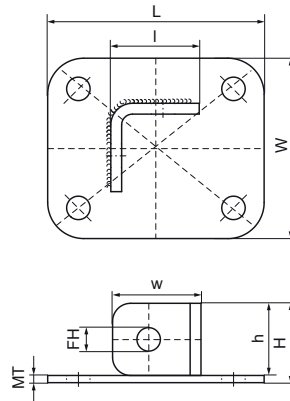

Walraven RapidStrut® Floor Bracket

(H1650)

base foot to connect fixing rails

Features & benefits

- to make fabrication with Walraven RapidStrut® Rail
- easy fitting due to rounded edges
- material: steel 1.0332
- zinc plated

Product Number	For Rail Type	Total Height	Total Width	Total Length	Width	Height	Length	Fixing Hole	Material Thickness
<i>Reference Letter</i>		<i>H</i>	<i>W</i>	<i>L</i>	<i>w</i>	<i>h</i>	<i>l</i>	<i>FH</i>	<i>MT</i>
<i>Unit description</i>		<i>mm</i>	<i>mm</i>	<i>mm</i>	<i>mm</i>	<i>mm</i>	<i>mm</i>	<i>mm</i>	<i>mm</i>
66583602	41x21, 41x41, 41x51, 41x62, 41x82	44	100	120	49	40	49	13	4.00