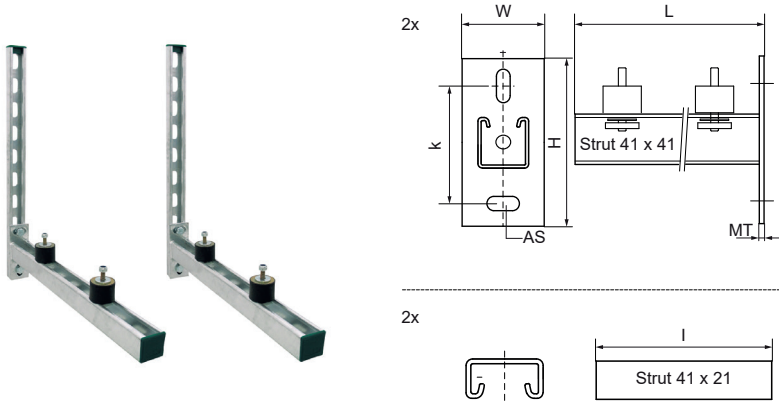

Walraven Console Kit Clim ISO – Strut (Wall Rail)

(H1910)

universal wall mounting set with vibration dampers

Features & benefits

- universal fixing kit
- for wall fixing of airconditioners, heaters, compressors and other heavy duty material
- material: steel 1.0332
- hot dip galvanized
- noise insulation by use of vibration isolators (support made of vulcanized rubber)
- 2 Cantilever arms of Walraven RapidStrut® 41x41
- consists of: 2 lengths of Walraven RapidStrut® 41x21, 4 Vibration isolators, 2 Rail End Caps

Product Number	Type	Length	Total Height	Total Width	Total Length	Material Thickness	Anchoring Slot	Heart To Heart Distance
<i>Reference Letter</i>		<i>l</i>	<i>H</i>	<i>W</i>	<i>L</i>	<i>MT</i>	<i>AS</i>	<i>k</i>
<i>Unit description</i>		<i>mm</i>	<i>mm</i>	<i>mm</i>	<i>mm</i>	<i>mm</i>	<i>mm</i>	<i>mm</i>
6901945	41 H	450	130	48	457	7.00	20x13	95
6901960	41 H	600	130	48	607	7.00	20x13	95