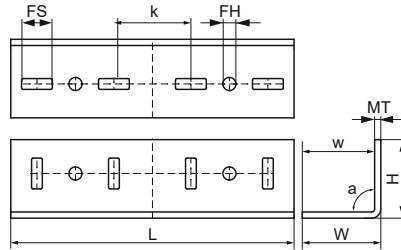

Walraven Maxx Linear Connector Set

(H20533)

to make Maxx rail fabrications

Features & benefits

- for linear connection of Maxx profiles type MX100 and MX120
- to be used in pairs
- delivery and assembly always in pairs (1 piece = set of 2)
- material: steel S235JR
- hot dip galvanized

Product Number	For Rail Type	Angle	Total Height	Total Width	Total Length	Material Thickness	Width	Fixing Hole	Fixing Slot	Heart To Heart Distance	Torque Moment For Installation
<i>Reference Letter</i>		α	H	W	L	MT	w	FH	FS	k	T_{inst}
<i>Unit description</i>		°	mm	mm	mm	mm	mm	mm	mm	mm	Nm
6589310	80x80, 100x100, 100x120, 100x150	90	102	102	368	8.00	94	17	40x14	50	75