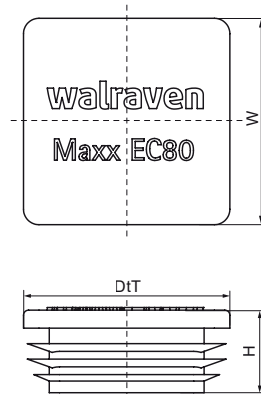

Walraven Maxx End Cap

(H20540)

finishing of rail

Features & benefits

- for clean finishing of rail end, covers all burrs
- easy to fix securely
- material: PE (polyethylene), green

Product Number	For Rail Type	Total Height	Total Width	Total Depth
<i>Reference Letter</i>		<i>H</i>	<i>W</i>	<i>DtT</i>
<i>Unit description</i>		<i>mm</i>	<i>mm</i>	<i>mm</i>
6566810	100x100	32	100	100
6566812	100x120	32	120	100
6566808	80x80	32	80	80
6566815	100x150	33	150	100