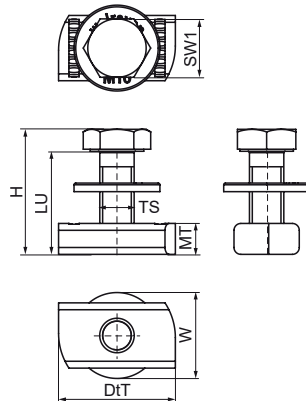

Walraven Strut Bolt Set Hexagon Head

(H2471)

Features & benefits

- channel slide nut with bolt DIN933 and washer
- ready to use set for connecting brackets and other accessories to RapidStrut channels
- pre-assembled to save time at installation, no need to organize single fastener parts
- material: steel
- surface treatment: BUP

Product Number	For Rail Type	Thread Size	Thread Length	Usable Length	Material Thickness	Width Across Flats	Torque Moment For Installation	Maximum Allowed Load Fax	Maximum Allowed Load Faz	Total Height	Total Width	Total Depth
Reference Letter		TS	TL	LU	MT	WAF	T inst.	Fa,x	Fa,z	H	W	DtT
Unit description			mm	mm	mm	mm	Nm	N	N	mm	mm	mm
614581002	41x21, 41x41, 41x51, 41x62, 41x82	M10	25	25	9.00	17	40	2,550	5,000	31.4	25	34
614581003	41x21, 41x41, 41x51, 41x62, 41x82	M10	30	30	9.00	17	40	2,550	5,000	36.4	25	34
614581202	41x21, 41x41, 41x51, 41x62, 41x82	M12	25	25	9.00	19	50	2,950	5,000	32.5	25	34
614581203	41x21, 41x41, 41x51, 41x62, 41x82	M12	30	30	9.00	19	50	2,950	5,000	37.5	25	34