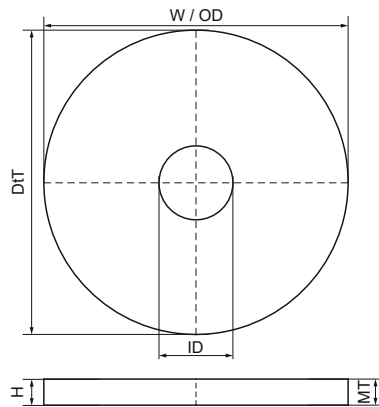

## Walraven RapidStrut® Washer - Flat (zp)

(H2485)

fixing to Strut rail

### Features & benefits

- flat washer
- material: steel 1.0332
- zinc plated
- tested for fire safety

Product Number	For Rail Type	Total Height	Total Width	Total Length	Inner Diameter	Outer Diameter	Material Thickness
<i>Reference Letter</i>		<i>H</i>	<i>W</i>	<i>L</i>	<i>ID</i>	<i>OD</i>	<i>MT</i>
<i>Unit description</i>		<i>mm</i>	<i>mm</i>	<i>mm</i>	<i>mm</i>	<i>mm</i>	<i>mm</i>
6533506	41x21, 41x41, 41x51, 41x62, 41x82	3	40	40	6.4	40	3.00
6533508	41x21, 41x41, 41x51, 41x62, 41x82	3	40	40	8.4	40	3.00
6533510	41x21, 41x41, 41x51, 41x62, 41x82	3	40	40	10.5	40	3.00
6533512	41x21, 41x41, 41x51, 41x62, 41x82	3	40	40	13	40	3.00