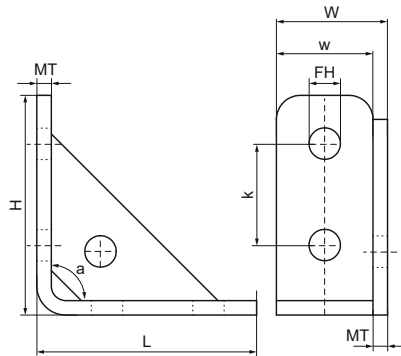

Walraven RapidStrut® Connector 90° Rigid (BUP1000)

(H2825)

for rigid angle connections

Features & benefits

- reinforced connector to make rigid fabrications with Walraven RapidStrut® rails
- easy fitting due to rounded edges
- material: steel 1.0332
- product is part of the Walraven UltraProtect® 1000 system
- suitable for in- and outdoor applications
- stands min. 1,000 hours salt spray test (max. 5% red rust) according to ISO 9227

Product Number	For Rail Type	Angle	Total Height	Total Width	Total Length	Material Thickness	Width	Fixing Hole	Heart To Heart Distance	Torque Moment For Installation	Maximum Allowed Load Faz	Maximum Allowed Load Fax
<i>Reference Letter</i>		<i>a</i>	<i>H</i>	<i>W</i>	<i>L</i>	<i>MT</i>	<i>w</i>	<i>FH</i>	<i>k</i>	<i>T_{inst.}</i>	<i>F_{a,z}</i>	<i>F_{a,x}</i>
<i>Unit description</i>		°	mm	mm	mm	mm	mm	mm	mm	Nm	N	N
66588291	41x21, 41x41, 41x51, 41x62, 41x82	90	91	46	91	6.00	40	13.3	41	30	4,000	3,000