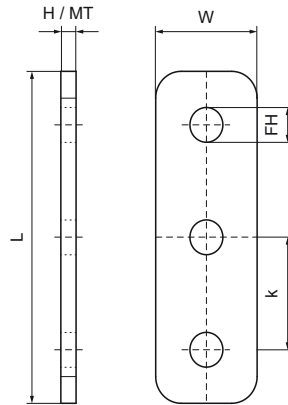

Walraven Rectangular Connector (HDG)

(H2885)

to make Strut rail fabrications

Features & benefits

- flat connector
- to make fabrication with Walraven RapidStrut® Rail
- material: steel 1.0332
- hot dip galvanized

Product Number	For Rail Type	Total Height	Total Width	Total Length	Material Thickness	Fixing Hole	Heart To Heart Distance	Torque Moment For Installation
<i>Reference Letter</i>		<i>H</i>	<i>W</i>	<i>L</i>	<i>MT</i>	<i>FH</i>	<i>k</i>	<i>T_{inst.}</i>
<i>Unit description</i>		<i>mm</i>	<i>mm</i>	<i>mm</i>	<i>mm</i>	<i>mm</i>	<i>mm</i>	<i>Nm</i>
66580312	41x21, 41x41, 41x51, 41x62, 41x82	6	40	123	6.00	13	41	40