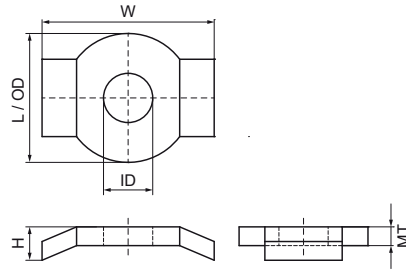

### Features & benefits

- adapts the special hole into a standard hole
- material: steel
- zinc plated

Product Number	For Rail Type	Total Height	Total Width	Total Length	Inner Diameter	Outer Diameter	Material Thickness
<i>Reference Letter</i>		<i>H</i>	<i>W</i>	<i>L</i>	<i>ID</i>	<i>OD</i>	<i>MT</i>
<i>Unit description</i>		<i>mm</i>	<i>mm</i>	<i>mm</i>	<i>mm</i>	<i>mm</i>	<i>mm</i>
6594000	41x21, 41x41, 41x51, 41x62, 41x82	8	36	27	10.5	27	4.00