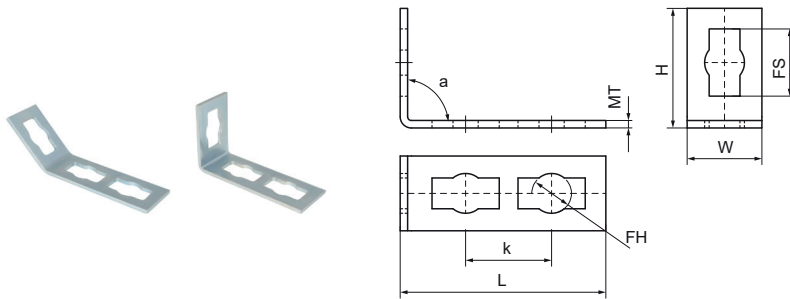

## Walraven PushStrut Connector Flat

(H2910)

for easy installation of complex rail constructions

### Features & benefits

- easily combined with all common Walraven RapidStrut® profiles
- quick and easy to install
- closure button allows a force fit connection
- timesaving and flexible
- easy to remove and reusable
- 3D constructions due to 3D Connectors
- material: steel
- zinc plated

Product Number	For Rail Type	Angle	Total Height	Total Width	Total Length	Material Thickness	Fixing Hole	Fixing Slot	Heart To Heart Distance	Torque Moment For Installation
<i>Reference Letter</i>		<i>a</i>	<i>H</i>	<i>W</i>	<i>L</i>	<i>MT</i>	<i>FH</i>	<i>FS</i>	<i>k</i>	<i>T<sub>inst.</sub></i>
<i>Unit description</i>		°	mm	mm	mm	mm	mm	mm	mm	Nm
6594001	41x21, 41x41, 41x51, 41x62, 41x82	90	110	40	64	4.00	21.3	36x16,5	46	40
6594005	41x21, 41x41, 41x51, 41x62, 41x82	135	50	40	112	4.00	21.3	36x16,5	46	40