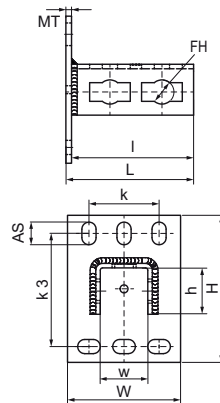

Walraven PushStrut Wallplate

(H2928)

for easy installation of complex rail constructions

Features & benefits

- easily combined with all common Walraven RapidStrut® profiles
- stable connection of rails to the floor, ceiling or wall
- timesaving and flexible
- easy to remove and reusable
- material: steel
- zinc plated

Product Number	For Rail Type	Total Height	Total Width	Total Length	Width	Height	Length	Heart To Heart Distance	Heart To Heart Distance 3	Anchoring Slot	Fixing Hole	Material Thickness	Maximum Allowed Load Faz
Reference Letter		<i>H</i>	<i>W</i>	<i>L</i>	<i>w</i>	<i>h</i>	<i>l</i>	<i>k</i>	<i>k 3</i>	<i>AS</i>	<i>FH</i>	<i>MT</i>	<i>F_{0,z}</i>
Unit description		<i>mm</i>	<i>mm</i>	<i>mm</i>	<i>mm</i>	<i>mm</i>	<i>mm</i>	<i>mm</i>	<i>mm</i>	<i>mm</i>	<i>mm</i>	<i>mm</i>	<i>N</i>
6594035	41x21, 41x41, 41x51, 41x62, 41x82	130	100	113	42	40	108	62	100	20x12.5	21.3	5.00	3,000