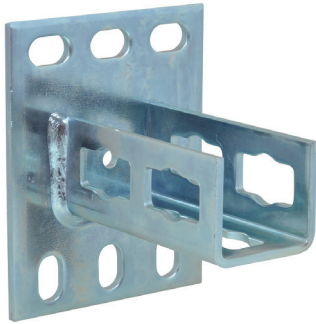

Walraven PushStrut Wallplate

(H2928)

for easy installation of complex rail constructions

Features & benefits

- easily combined with all common Walraven RapidStrut® profiles
- stable connection of rails to the floor, ceiling or wall
- timesaving and flexible
- easy to remove and reusable
- material: steel
- zinc plated

Product Number	For Rail Type	Total Height	Total Width	Total Length	Width	Height	Length	Heart To Heart Distance	Heart To Heart Distance 3	Anchoring Slot	Fixing Hole	Material Thickness	Maximum Allowed Load Faz
Reference Letter		<i>H</i>	<i>W</i>	<i>L</i>	<i>w</i>	<i>h</i>	<i>l</i>	<i>k</i>	<i>k 3</i>	<i>AS</i>	<i>FH</i>	<i>MT</i>	<i>F_{0,z}</i>
Unit description		<i>mm</i>	<i>mm</i>	<i>mm</i>	<i>mm</i>	<i>mm</i>	<i>mm</i>	<i>mm</i>	<i>mm</i>	<i>mm</i>	<i>mm</i>	<i>mm</i>	<i>N</i>
6594035	41x21, 41x41, 41x51, 41x62, 41x82	130	100	113	42	40	108	62	100	20x12.5	21.3	5.00	3,000